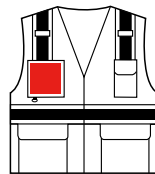

**GSS COLOR CLASS 2 SAFETY VEST W/ COLORED TRIM**

**1523-Blue**

**1524-Red**

**1525-Black**

**1526-Green**

**1527-Purple**

**1528-Yellow**

**1529-Pink**

- Zipper Closure
- 100% Polyester Smooth Mesh
- 2" Reflective Tape, Colored Trim for identification purposes.
- Left Chest Pocket with ID layer. Right chest pocket with pen pocket.
- Two Lower Outside Cargo Pockets with Flaps, Two Inside Pockets
- Mic Tab on both side, Nylon Loop on the right chest for Moral Patches.
- Special Web loop for attaching lights/tools/ID tags
- Reinforced Webbing
- Certification: ANSI/ISEA 107-2020 Class 2
- Sizes: SM/MD, LG/XL, 2XL/3XL, 4XL/5XL
- Item # 1523-Blue, 1524-Red, 1525-Black, 1526-Dark Green, 1527-Purple, 1528-Yellow, 1529-Pink
- Also available in 1501-Lime, 1502-Orange

⚠ WARNING: Cancer and reproductive harm – California residents click here.

**CUSTOM  
LOGO  
AVAILABLE**

4"(W)X4"(H)Max

9"(W)X6"(H)Max

SIZE(In)	SM/MD	LG/XL	2XL/3XL	4XL/5XL
Chest	25	27	29.5	33.4
Length	26	29	29	30