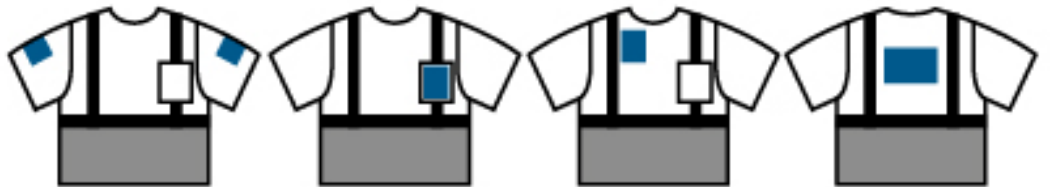

CUSTOM LOGO PRINT AREAS AVAILABLE:

SAFETY T-SHIRTS	S	M	L	XL	2XL	3XL	4XL	5XL	6XL
Chest	34-36	38-40	42-44	46-48	50-52	54-56	58-60	62-64	66-68
Length	27	27	28	29	30	31	32	33	34